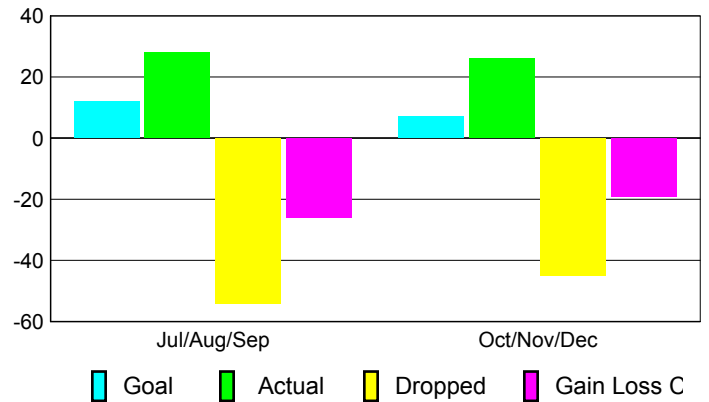

Membership Results 2010-2011

Goal, New, Dropped, Gain/Loss