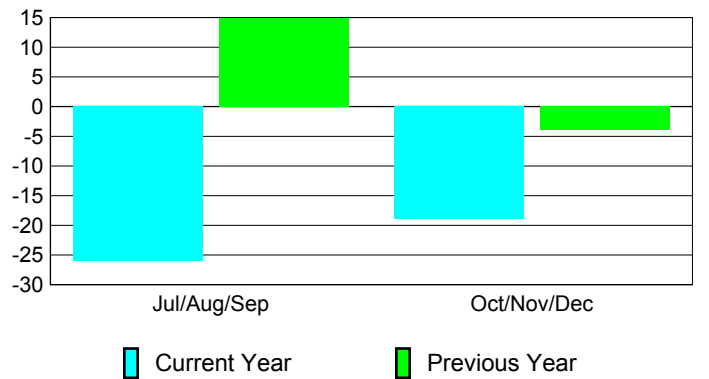

Comparison of Membership Gain/Loss

Current Year Compared to the Previous Year