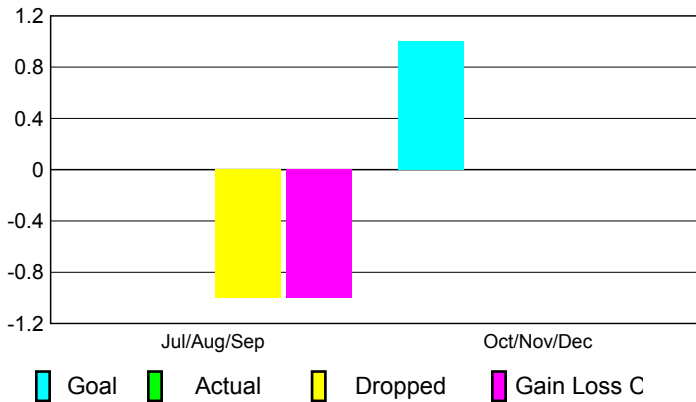

2010-2011 GMT Reports for District (or Undistricted) **District 105 A**

GMT: HOWARD PATRICK LEE

Location: ENGLAND

GMT CA: 4

CLUBS

Club Results
2010-2011

Clubs
2009-2010

Month	New Club Goal	Actual New Clubs	Actual Dropped Clubs	Gain/Loss of Clubs	Gain/Loss of Clubs
Jul/Aug/Sep	0	0	-1	-1	0
Oct/Nov/Dec	1	0	0	0	0
Totals	1	0	-1	-1	0

Club Results 2010-2011

Goal, New, Dropped, Gain/Loss

Comparison of Club Gain/Loss

Current Year Compared to the Previous Year

YTD Status Quo Clubs 2010-2011

Status Quo Clubs Compared to Status Quo Members

MEMBERSHIP